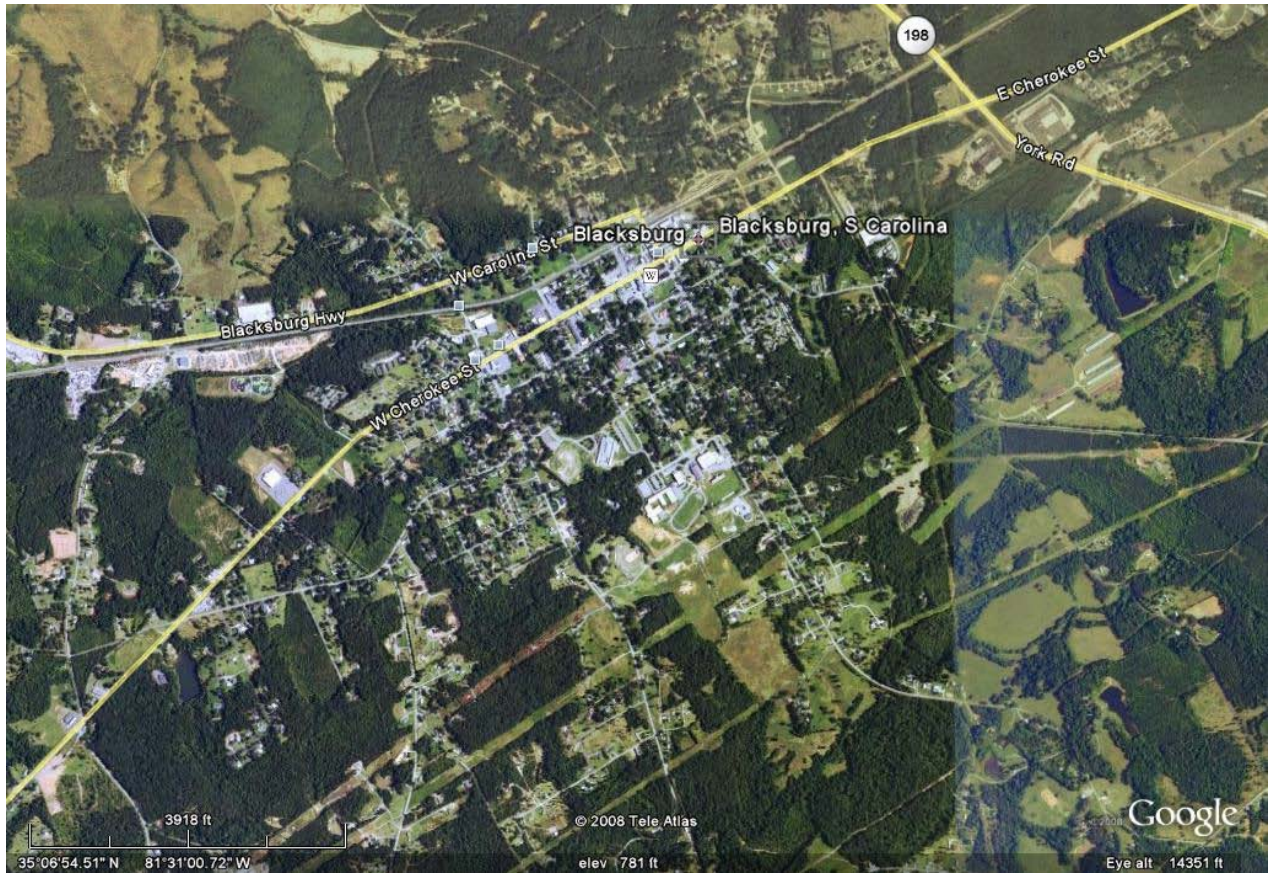

## Miscellaneous Images

The following are images from *Google Earth* with a description of the image depicted to follow.

Areas outlined are only approximations.

The area outlined in **yellow** is the Mckowns Mt community. The area in **red** is the property owned by Duke Power. The area in **blue** is the proposed are for the landfill. The vast majority of the Mckowns Mt community will be gone.

This is an image of the Town of Blacksburg. Blacksburg is 1,020 acres, where as the proposed property by Waste Management is 1,550 acres (1.5 times the size of Blacksburg!)